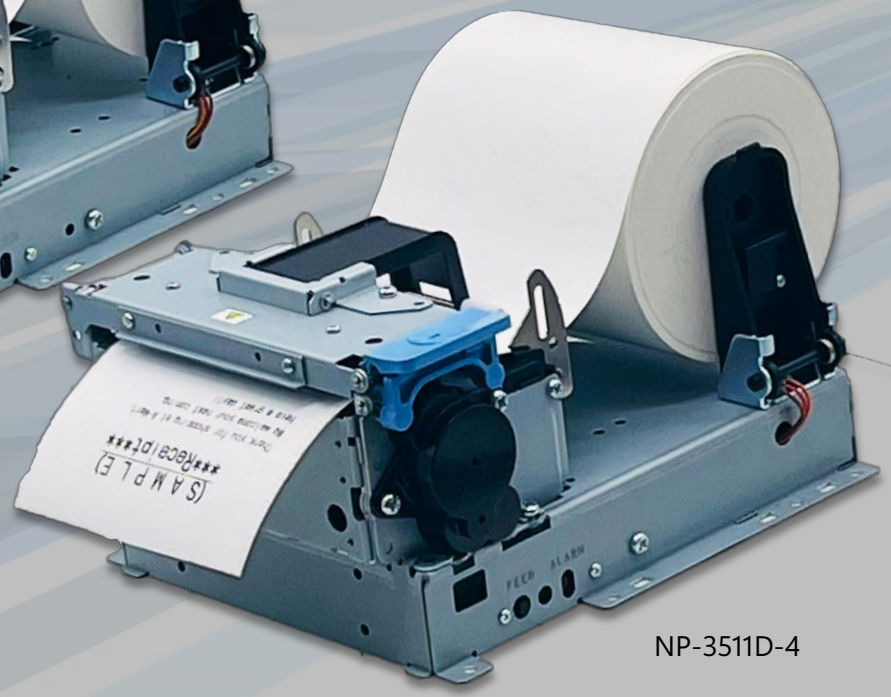

NP-2511D-4 / NP-3511D-4

New

NP-2511D-4

NP-3511D-4

▶ CHARACTERISTIC

2inch

3inch

DC24V

Serial

USB

▶ OPTION

SIMPLE BEZEL

For NP-2511D-4

BEZ-620/-621/-622

BEZ-623/-624

For NP-3511D-4

BEZ-630/-631/-632

BEZ-633/-634

PRESENTER

For both

NPT-310