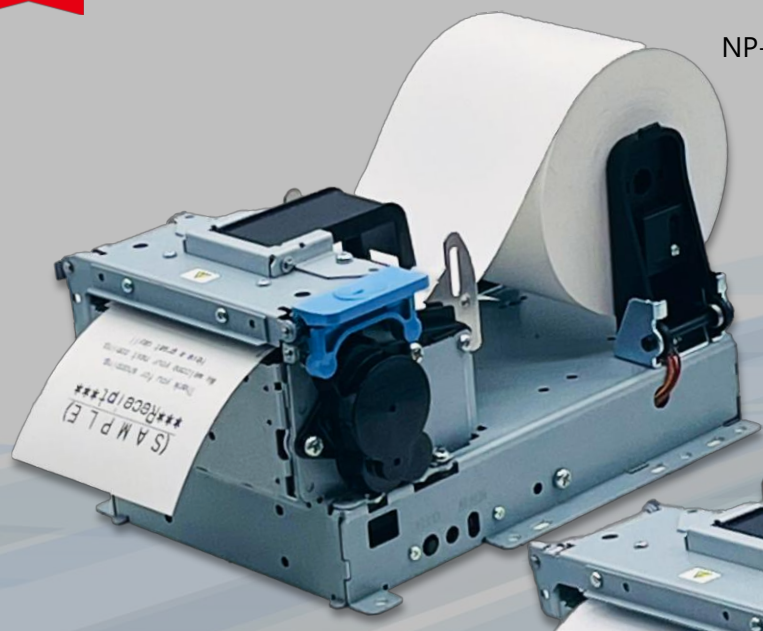

NP-2511D-4 / NP-3511D-4

New

NP-2511D-4

NP-3511D-4

▶ CHARACTERISTIC

2inch

3inch

DC24V

Serial

USB

▶ OPTION

SIMPLE BEZEL

For NP-2511D-4

BEZ-620/-621/-622

BEZ-623/-624

For NP-3511D-4

BEZ-630/-631/-632

BEZ-633/-634

PRESENTER

For both

NPT-310