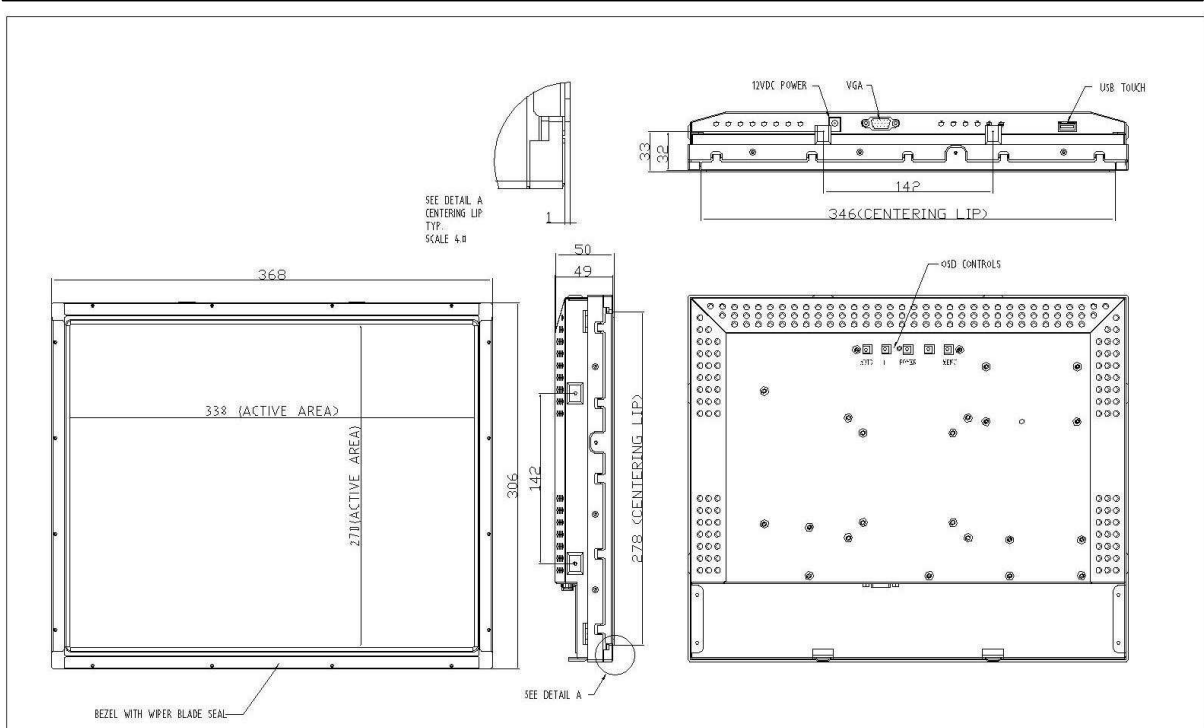

17" LCD Open frame SAW Touch Monitor (the Water-proof and Compact Type)

Model : KOT-0170U-SA4BCW

Shenzhen KeeTouch Electronic Co., Ltd.

<http://www.keetouch.cn/>

Keetouch's 17" compact open frame LCD touchmonitors have a long-lasting product cycle because the enclosure is controlled by Keetouch's specifications. Future panel improvements are therefore possible without external changes. The KOT-0170U-SA4BCW integrate with the Keetouch's SAW technology touchscreen.

Features

- Bezel seal standard : NEMA3 and IEC IP65
- Long lasting product cycle-enclosure controlled by Keetouch specifications
- Future generation panels phased-in without external changes
- High quality panel with high brightness,high contrast ratio and broad viewing angle
- Multiple mounting options including VESA mount, horizontal or vertical bracket-mount
- Compact and slim profile for easy integration from side,top and bottom
- Keetouch's SAW technology on pure glass for the ultimate in image quality
- Finger or gloved hand operation
- USB touch interface port
- VGA input format
- Worldwide agency approvals

Specification

Model No.	KOT-0170U-SA4BCW;	
Series	OT - Water-proof and Compact	
LCD Type	5:4Ratio 17 " Active matrix TFT-LCD	
Active Area	13.3 " (338mm)×10.6 " (270mm)	
Monitor Dimensions	Width: 368mm Width with brackets: 389.4 mm Height: 306mm Height with brackets: 327.4mm Depth: 49mm(not include lip):50mm(include lip)	
Suggested Resolution	1280×1024	
Support Colors	16.7M	
Brightness(Typ.)	Pure LCD Panel	300cd/m ²
	With SAW Glass Sensor	275cd/m ²
Response Time(Typ.)	5ms	
Viewing Angle	Horizontal(left/right)	80°/80°

NOTE: The display SPEC. will change follow the relevant LCD panel brand and model

Mechanical Dimensions

Accessories

Power Cable: A North American power cable or an European power cable or a Chinese Standard power cable is included according to the end user's area.