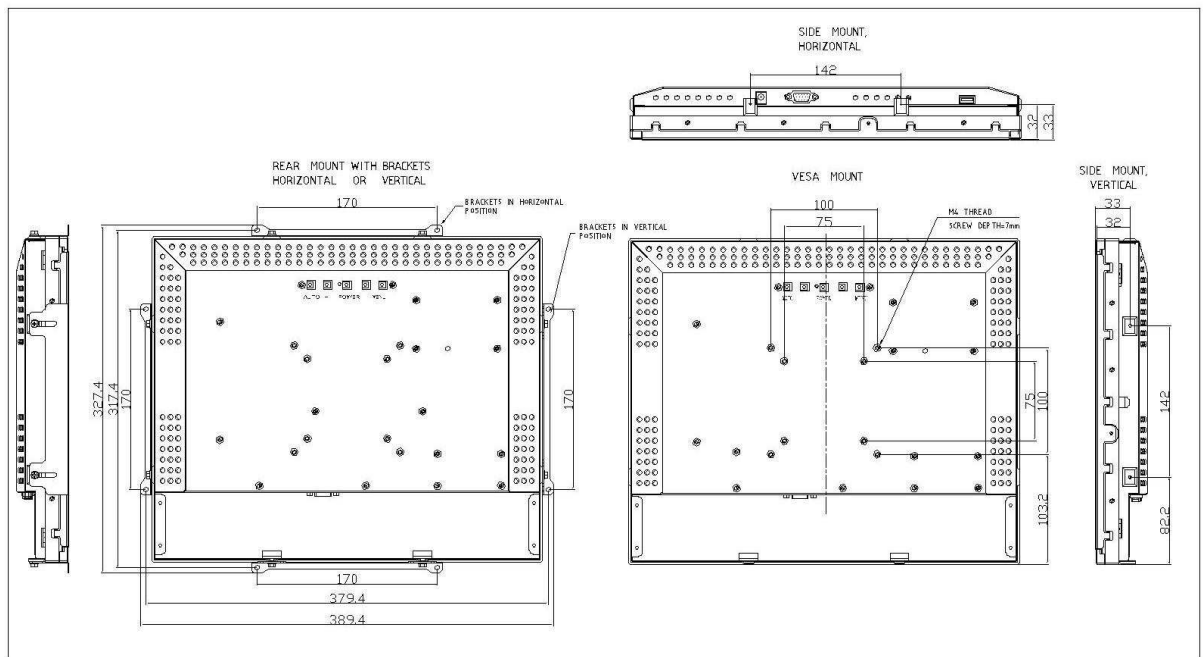

Accessories

Power Cable: A North American power cable or an European power cable or a Chinese Standard power cable is included according to the end user's area.