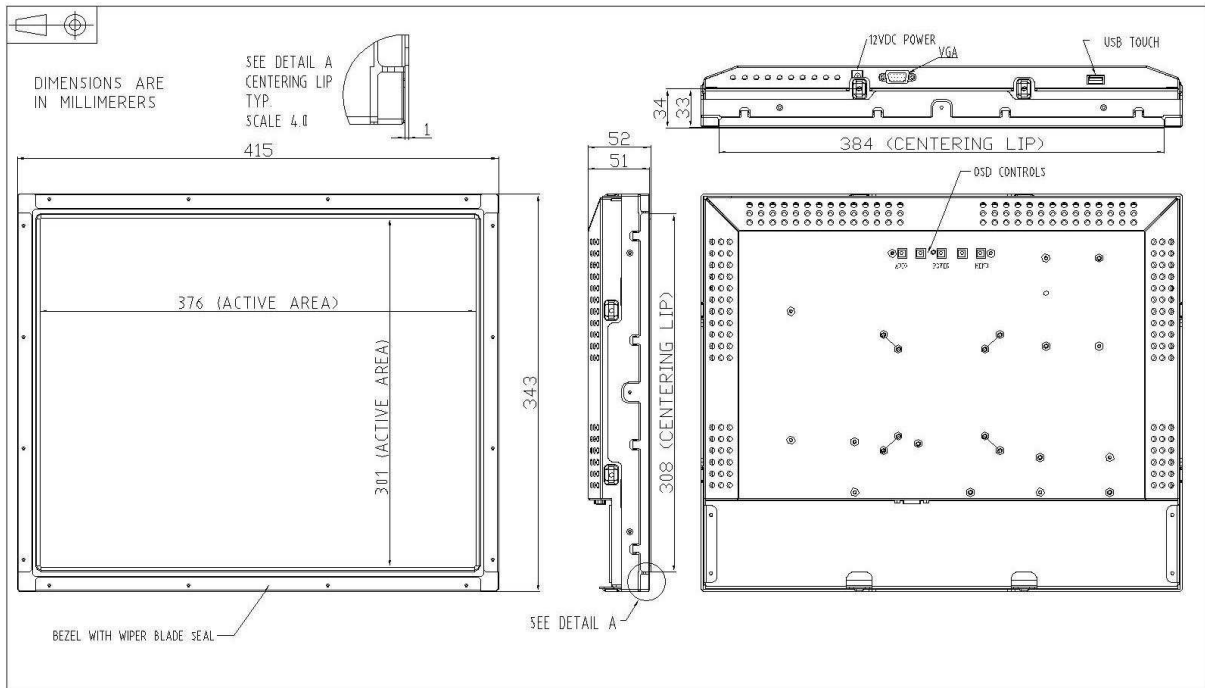

## Features

- Bezel seal standard : NEMA3 and IEC IP65
- Long lasting product cycle-enclosure controlled by Keetouch specifications
- Future generation panels phased-in without external changes
- High quality panel with high brightness,high contrast ratio and broad viewing angle
- Multiple mounting options including VESA mount, horizontal or vertical bracket-mount
- Compact and slim profile for easy integration from side,top and bottom
- Keetouch's SAW technology on pure glass for the ultimate in image quality
- Finger or gloved hand operation
- USB touch interface port
- VGA input format
- Worldwide agency approvals

## Specification

<b>Model No.</b>	KOT-0190US-SA4BCW	
<b>Series</b>	OT , Water-proof and Compact	
<b>Display Type</b>	5:4Ratio 19 " Active matrix TFT-LCD	
<b>Active Area</b>	15.6 " (376mm)×11.85 " (301mm)	
<b>Monitor Dimensions</b>	<b>Width:</b> 415mm <b>Width with brackets:</b> 436 mm <b>Height:</b> 343mm <b>Height with brackets:</b> 364mm <b>Depth:</b> 51mm(not include lip):52mm(include lip)	
<b>Suggested Resolution</b>	1280×1024 @ 60Hz	
<b>Support Colors</b>	16.7M	
<b>Brightness(Typ.)</b>	Pure LCD Panel	300cd/m <sup>2</sup>
	With SAW Glass Sensor	275cd/m <sup>2</sup>
<b>Response Time(Typ.)</b>	6ms	
<b>Viewing Angle (Typ.at CR &gt; 10 )</b>	Horizontal(left/right)	80°/80°
	Vertical(up/down)	80°/80°
<b>Contrast Ratio(Typ.)</b>	800:1	
<b>Video Input</b>	Analog RGB	

### Mechanical Dimensions

19" LCD OpenFrame SAW TM ( the Water-proof and Compact Type ) Spec. Rev.1.0

<http://www.keetouch.cn/>

 Accessories

Touch Me, Touch Any

**Power Cable:** A North American power cable or an European power cable or a Chinese Standard power cable is included according to the end user's area.