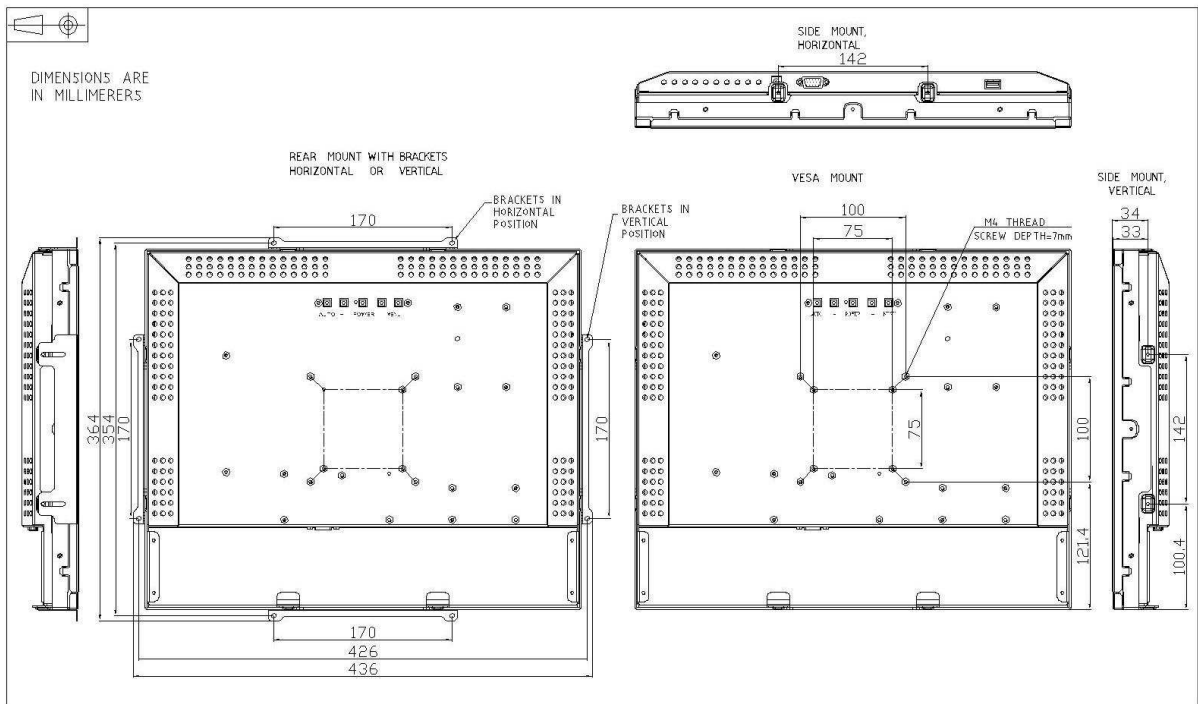

## Features

- Bezel seal standard : NEMA3 and IEC IP65
- Long lasting product cycle-enclosure controlled by Keetouch specifications
- Future generation panels phased-in without external changes
- High quality panel with high brightness,high contrast ratio and broad viewing angle
- Multiple mounting options including VESA mount, horizontal or vertical bracket-mount
- Compact and slim profile for easy integration from side,top and bottom
- Keetouch's SAW technology on pure glass for the ultimate in image quality
- Finger or gloved hand operation
- USB touch interface port
- VGA input format
- Worldwide agency approvals

## Specification

<b>Model No.</b>	KOT-0190US-SA4BCW	
<b>Series</b>	OT , Water-proof and Compact	
<b>Display Type</b>	5:4Ratio 19 " Active matrix TFT-LCD	
<b>Active Area</b>	15.6 " (376mm)×11.85 " (301mm)	
<b>Monitor Dimensions</b>	<b>Width:</b> 415mm <b>Width with brackets:</b> 436 mm <b>Height:</b> 343mm <b>Height with brackets:</b> 364mm <b>Depth:</b> 51mm(not include lip):52mm(include lip)	
<b>Suggested Resolution</b>	1280×1024 @ 60Hz	
<b>Support Colors</b>	16.7M	
<b>Brightness(Typ.)</b>	Pure LCD Panel	300cd/m <sup>2</sup>
	With SAW Glass Sensor	275cd/m <sup>2</sup>
<b>Response Time(Typ.)</b>	6ms	
<b>Viewing Angle (Typ.at CR &gt; 10 )</b>	Horizontal(left/right)	80°/80°
	Vertical(up/down)	80°/80°
<b>Contrast Ratio(Typ.)</b>	800:1	
<b>Video Input</b>	Analog RGB	

### Mechanical Dimensions

19" LCD OpenFrame SAW TM ( the Water-proof and Compact Type ) Spec. Rev.1.0

<http://www.keetouch.cn/>

 Accessories

Touch Me, Touch Any

**Power Cable:** A North American power cable or an European power cable or a Chinese Standard power cable is included according to the end user's area.